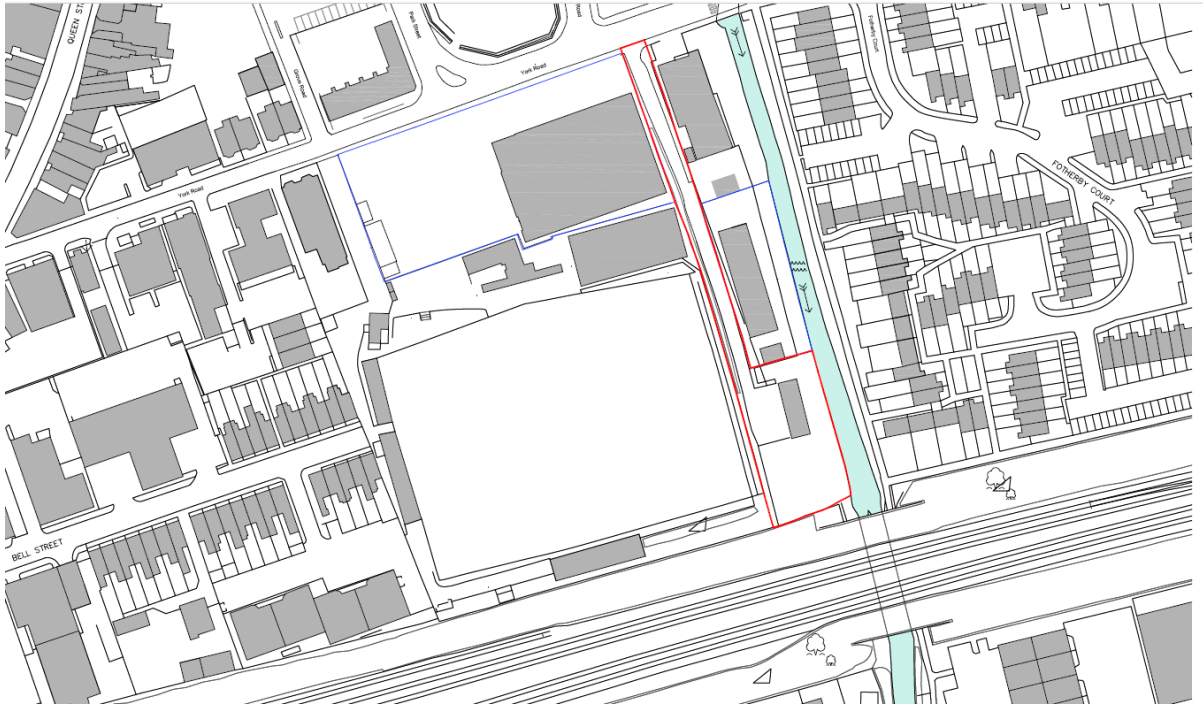

20/03149/OUT - Maidenhead Spiritualist Church, York Road, Maidenhead

Appendix

Appendix A - Site Location Plan and Site Layout

Site Location Plan

Site Layout